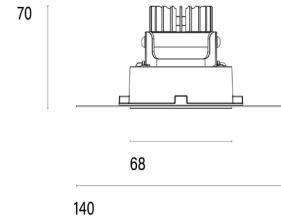

101 06 002300.021

Model

Name	Mono 060 Trimless Type 3
Finish	Structured Black
Area	Indoor

System

Power (Luminaire)	6.8W
Power (System)	8W
Voltage	240V-AC
Optics	Rotationally Symmetrical Direct 25°
Colour Temperature	2700°K
Luminous Flux	576lm
TM30	Rf95 Rg103
CRI	Ra98
Lumen Maintenance	L90 B10 50000hrs
Chromacity	<3 McAdam Step Ellipse
Articulation	Fixed
Cut-Out	Round 85mm x 100mm Depth
Ingress Protection	IP44
Control Device	Remote Fixed Output (Included)
Class	III